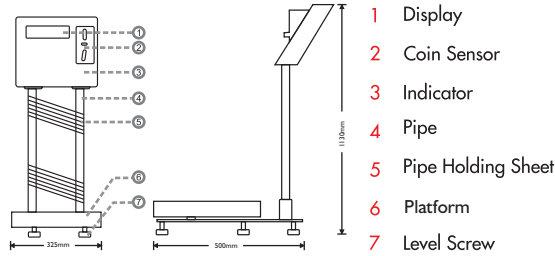

Coin Operated Scale

Coin-operated personal weigher with Audio & Lighting to attract attention of prospective customer.

Ideal for shops, restaurants, malls, railway stations, bus-stop, airport, etc.

User selectable coin, summary of coin collection.

Large (1 inch height) LED display.

Sleek & compact design

Specifications

- Weight & measurement approved
- Rugged & reliable design
- Stainless steel platter of high quality
- Advanced microprocessor based design
- Fast weighing response
- Operates on AC Supply of 230V
- Coin Box Capacity 1000 Coin

MODEL	CAPACITY	LEAST COUNT	PAN/PLATFORM	DIMENSION IN INCH L x W x H	GROSS WEIGHT
SCON150	150 kg.	100 gm.	325 X 325 mm	37 X 15.5 X 9	23 Kg